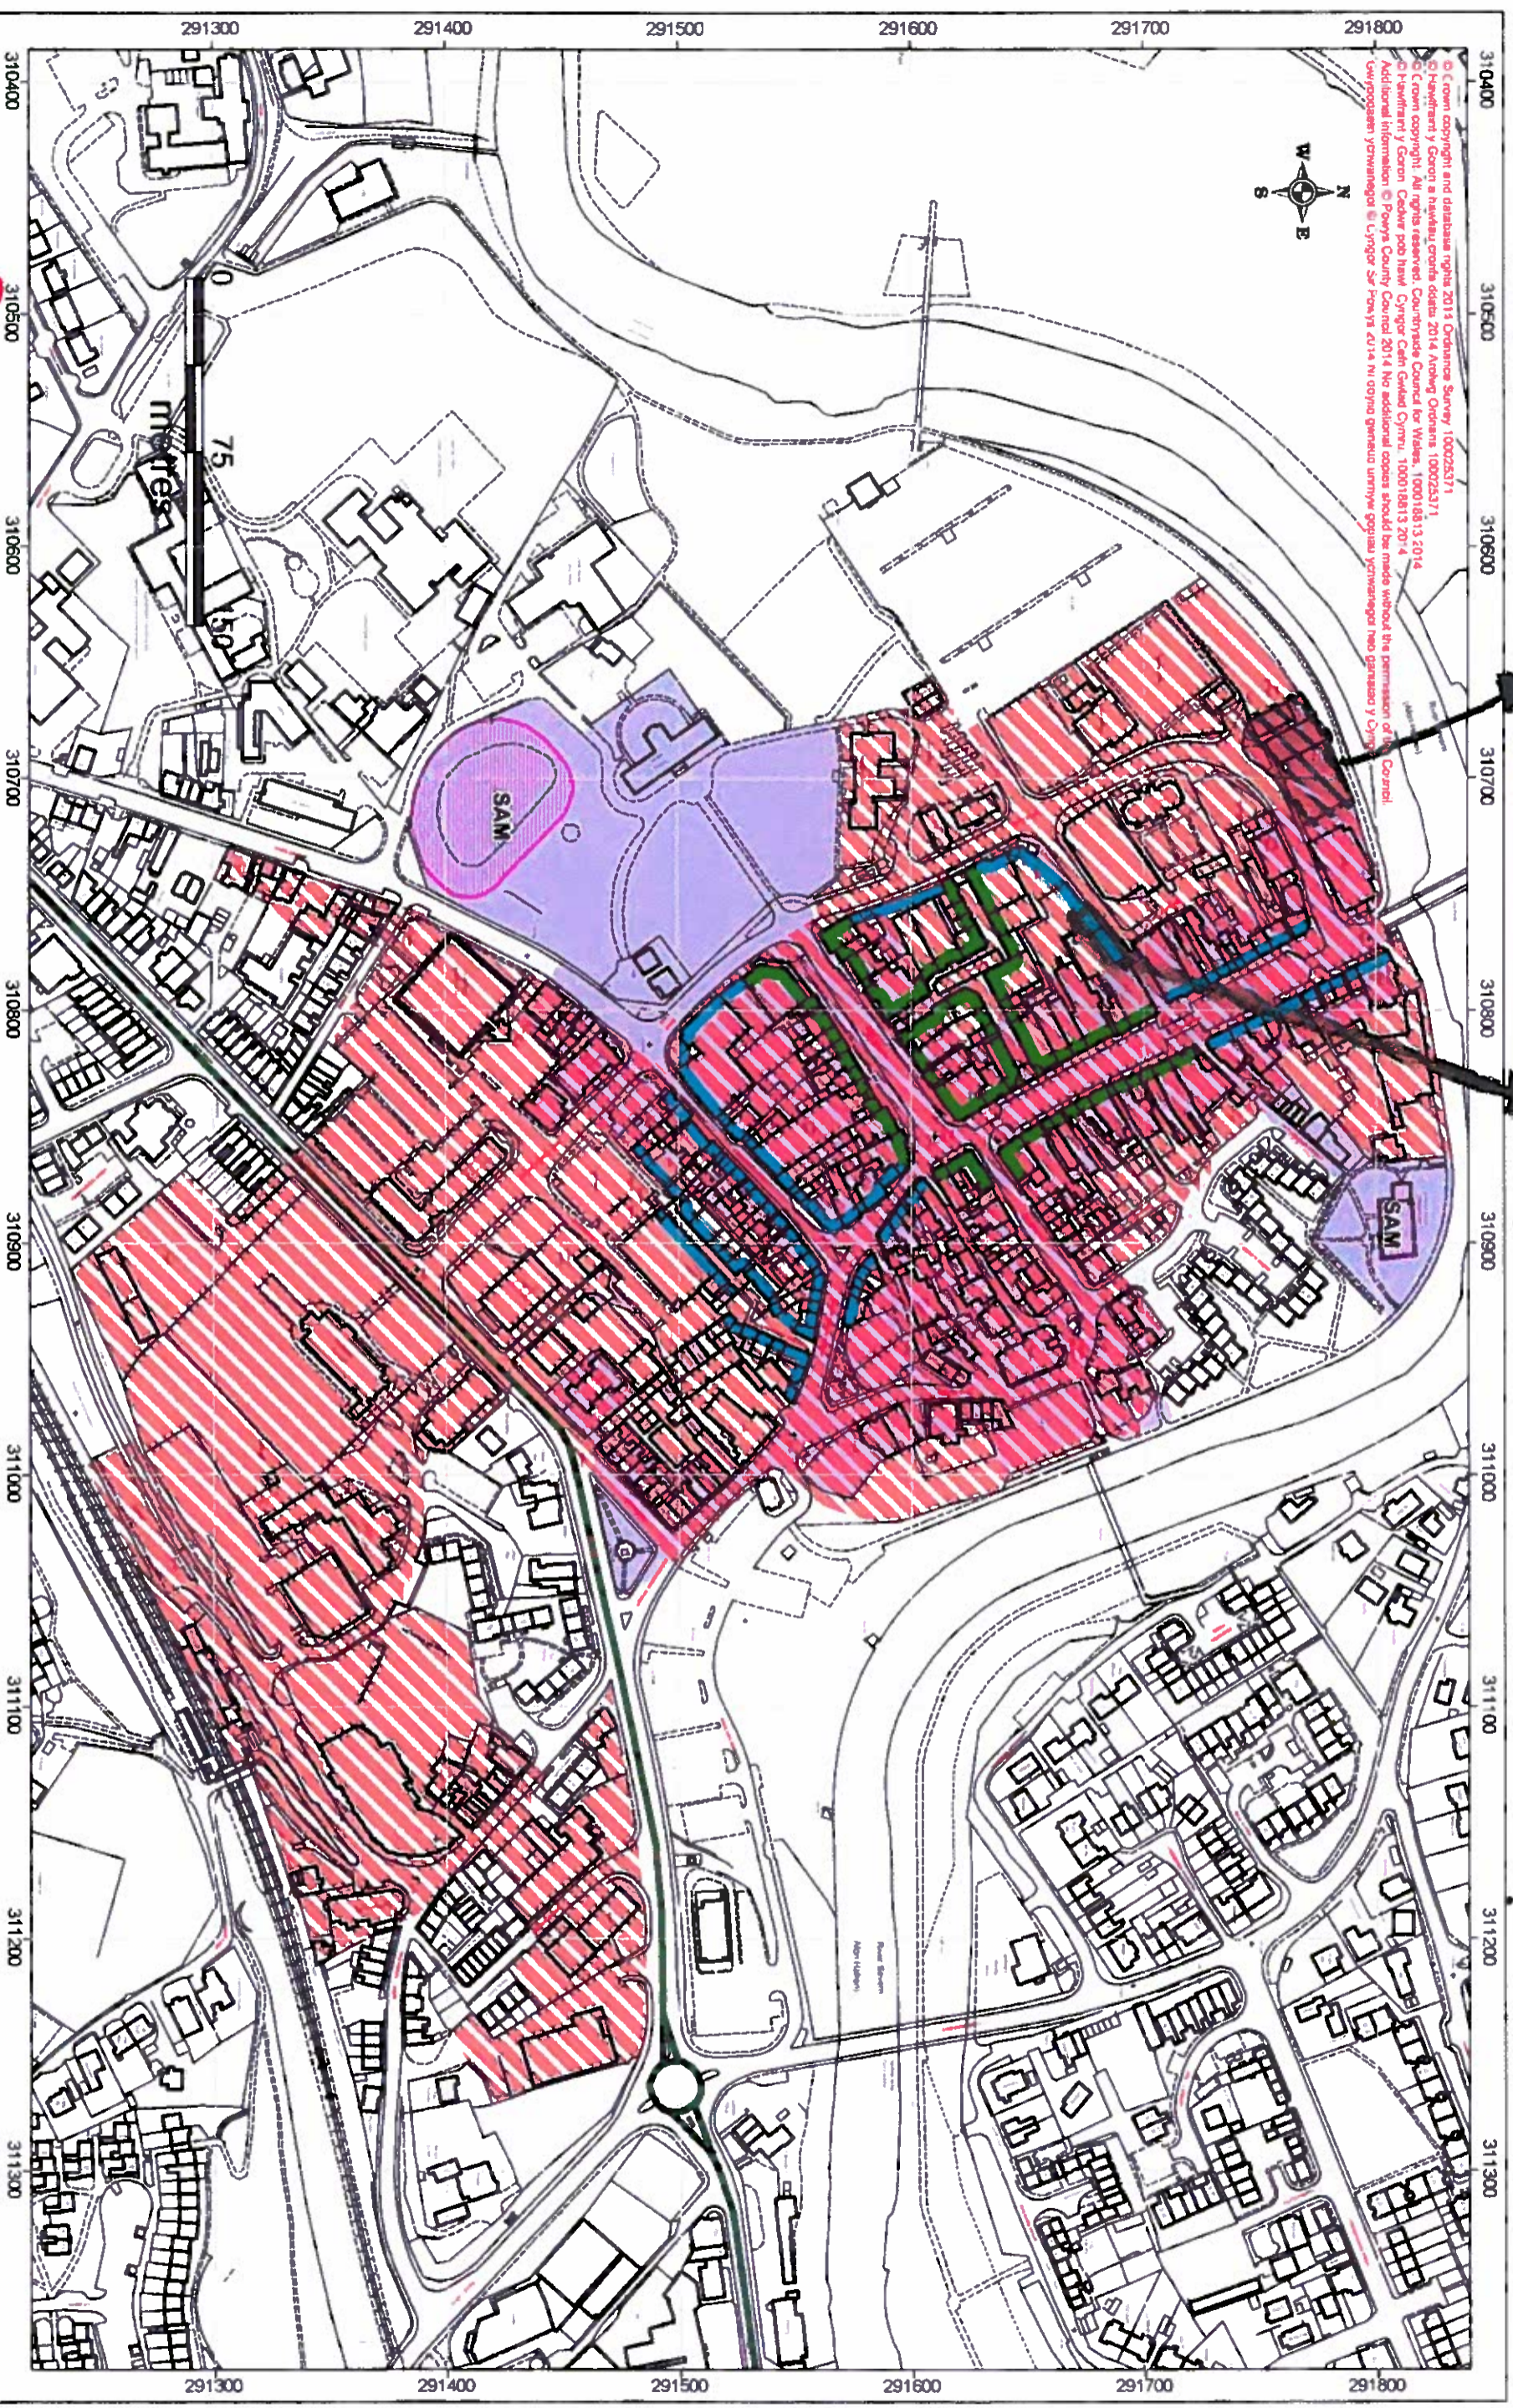

P48 HC8 NEW COMMITMENT

P48 HC10 NEW COMMITMENT

© Crown copyright and database rights 2013 Ordnance Survey 100025371  
 © Hawtorn y Gaeon a hawau crada 2014 Arddang Oriantus 100025371  
 © Crown copyright. All rights reserved. Countryside Council for Wales, 100018813 2014  
 © Hawtorn y Gaeon Cefnwrdd Cymru, 100018813 2014  
 Additional information © Powys County Council 2014 No additional copies should be made without the permission of the Council.  
 Uwngoddiadau ychwanegol © Cynghor Sir Powys 2014 Ni ddylid gennu copiadau ychwanegol heb ganiatâd y Cynghor.

Cynghor Sir **POWYS** County Council  
 Draft Adhau 2015  
 Deposit Draft 2015

MAP MEWNOSOD P48H INSET MAP  
 Y Drenewydd  
 Newtown

© 35.81

Cynllun Datblygu Lleol Powys  
 Powys Local Development Plan